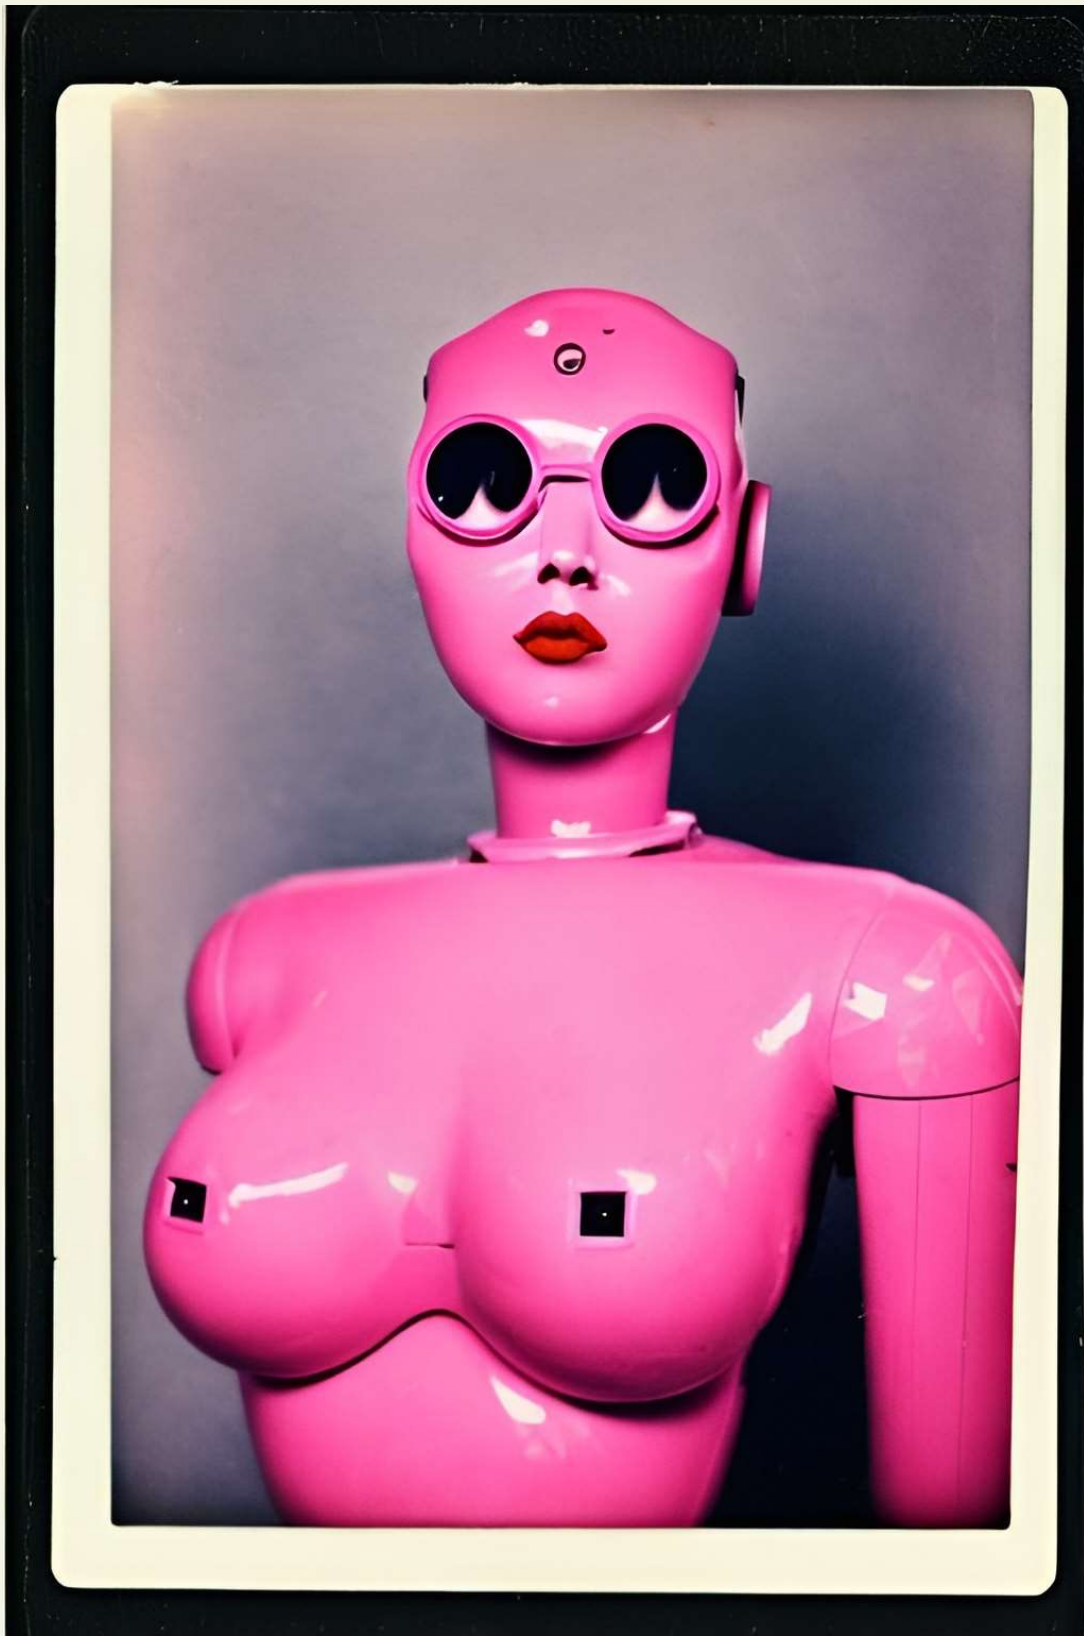

# LOVE MACHINE

2022

A photo series by Claudia Starkey

Edition of 5

Hahnemuhle archival paper and ink

Size 13x19

[www.claudiarstarkey.com](http://www.claudiarstarkey.com)

LOVE MACHINE #1

LOVE MACHINE #2

LOVE MACHINE #3

LOVE MACHINE #4

LOVE MACHINE #5

LOVE MACHINE #6

LOVE MACHINE #7

LOVE MACHINE #8

LOVE MACHINE #9