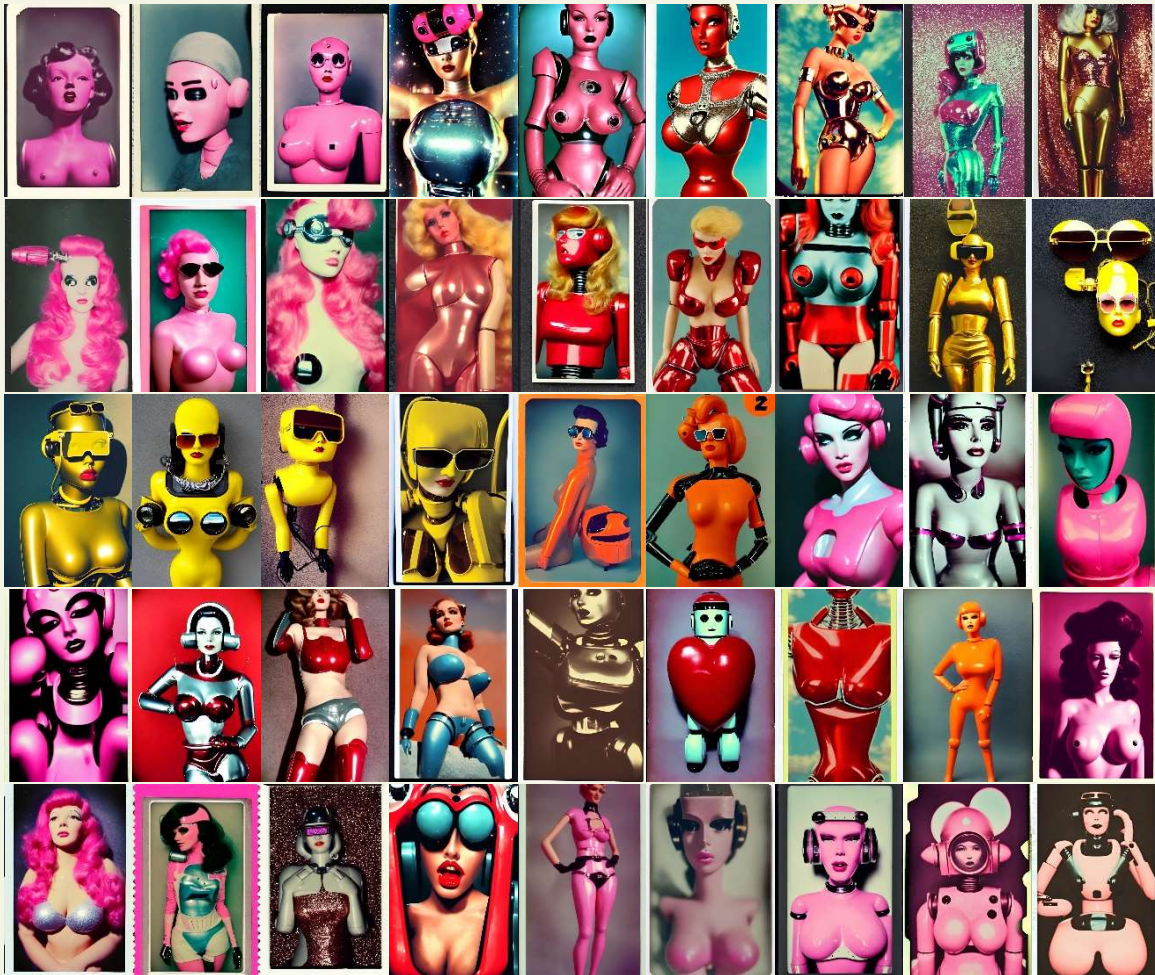

# LOVE MACHINE

2022

A photo series by Claudia Starkey

Edition of 5

Hahnemuhle archival paper and ink

Size 13x19

[www.claudiarstarkey.com](http://www.claudiarstarkey.com)

LOVE MACHINE #1

LOVE MACHINE #2

LOVE MACHINE #3

LOVE MACHINE #4

LOVE MACHINE #5

LOVE MACHINE #6

LOVE MACHINE #7

LOVE MACHINE #8

LOVE MACHINE #9

LOVE MACHINE #10

LOVE MACHINE #11

LOVE MACHINE #12

LOVE MACHINE #13

LOVE MACHINE #14

LOVE MACHINE #15

LOVE MACHINE #16

LOVE MACHINE #17

LOVE MACHINE #18

LOVE MACHINE #19

LOVE MACHINE #20

LOVE MACHINE #21

LOVE MACHINE #22

LOVE MACHINE #23

LOVE MACHINE #24

LOVE MACHINE #25